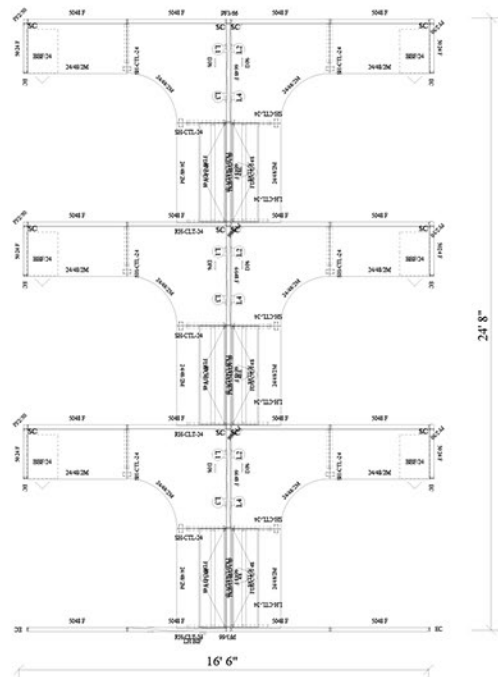

# Divi Modular Workstations

by AIS Furniture

3 In-Line

6 Pack

Size: 8' x 8' x 50/66"

1-888-442-8242

cubicles.com