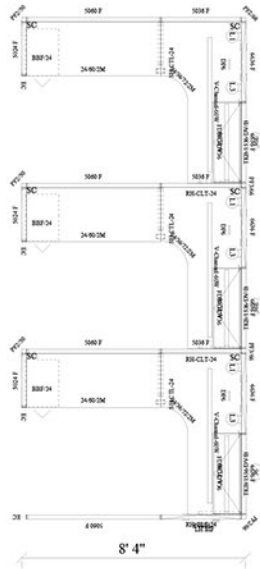

Divi Modular Workstations

by AIS Furniture

3 In-Line

6 Pack

Size: 6' x 8' x 50/66"

1-888-442-8242

cubicles.com