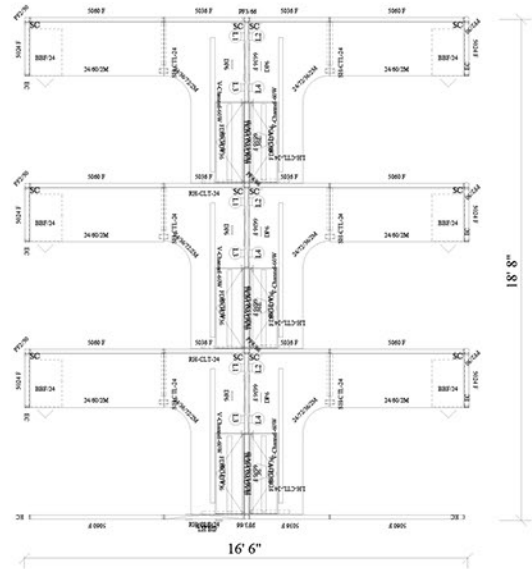

Divi Modular Workstations

by AIS Furniture

3 In-Line

6 Pack

Size: 6' x 8' x 50/66"

1-888-442-8242

cubicles.com