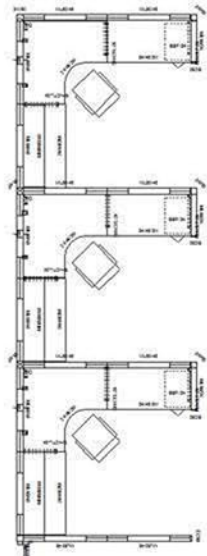

Matrix Cubicle Systems

1-888-442-8242

3 In-Line

6 Pack

Size: 8' x 8' x 50"

 cubicles.com