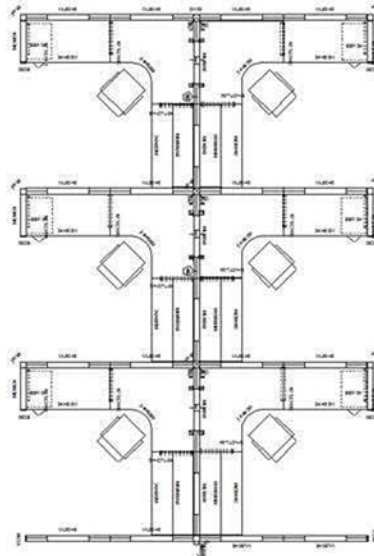

Matrix Cubicle Systems

1-888-442-8242

3 In-Line

6 Pack

Size: 8' x 8' x 50"

 cubicles.com