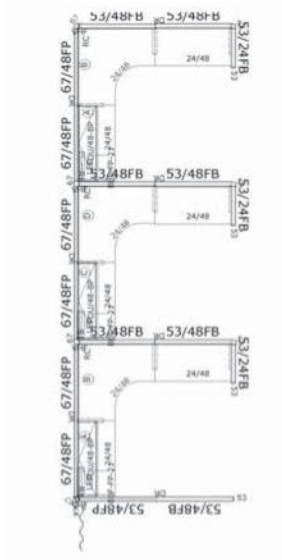

O₂TM Series Corporate Office Furniture

Available in Newly Remanufactured, Pre-Owned or Brand New!

3 In-Line

6 Pack

Size: 8' x 8' x 53/67"