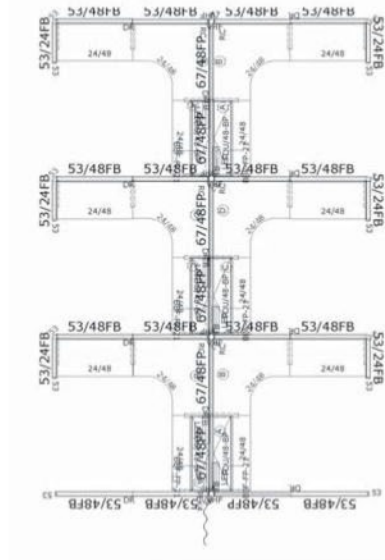

O₂TM Series Corporate Office Furniture

Available in Newly Remanufactured, Pre-Owned or Brand New!

3 In-Line

6 Pack

Size: 8' x 8' x 53/67"