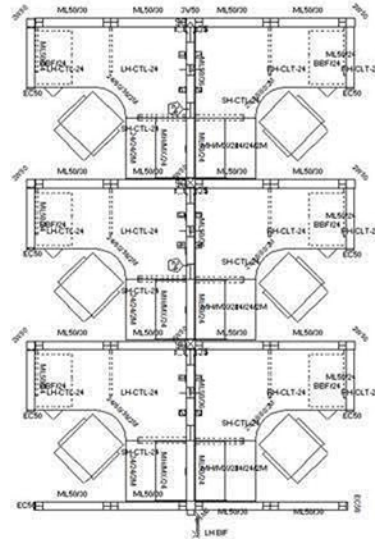

Matrix Cubicle Systems

1-888-442-8242

3 In-Line

6 Pack

Size: 5' x 5' x 50"

 cubicles.com