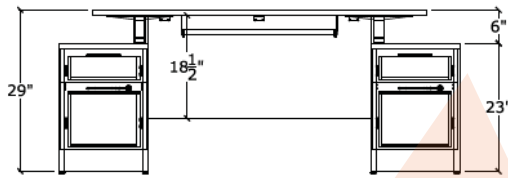

OFFICES # 1, 2, 3 TYPICAL

FOI LAMINATE

40" x 18.5" LAMINATE
MODESTY PANEL 5