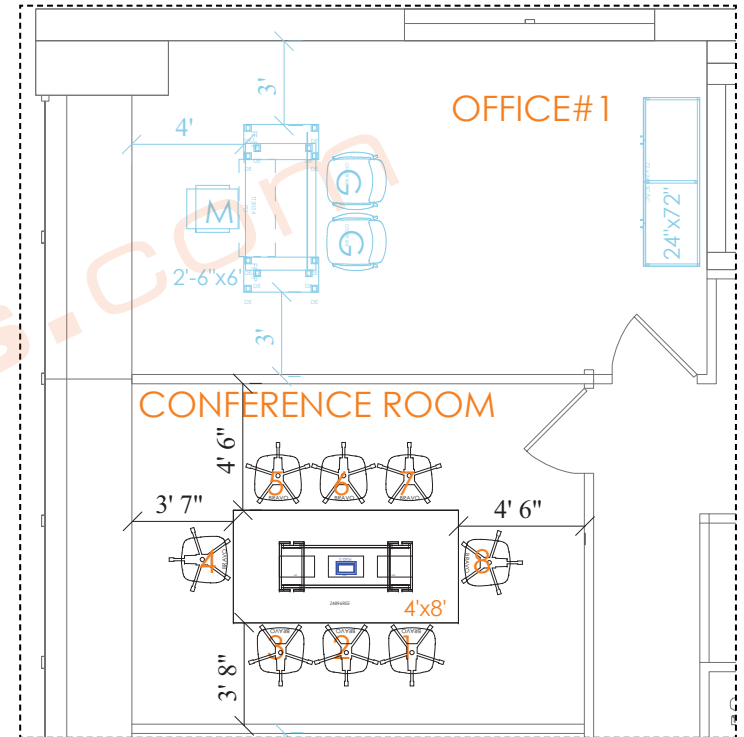

[3] STRAIGHT DESKS

- [3] 3'x6' STRAIGHT DESK

ACCESSORIES:

- [1] BOX/BOX/FILE PEDESTAL/EA
- [1] FILE/FILE PEDESTAL/EA