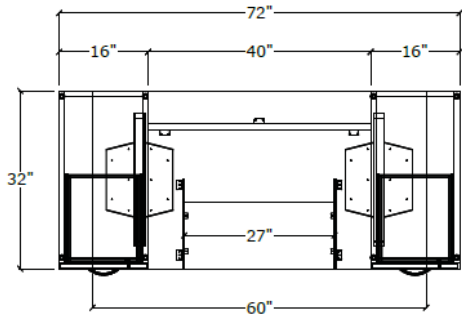

OFFICES # 1, 2, 3 TYPICAL

FOI LAMINATE

40" x 18.5" LAMINATE
MODESTY PANEL 5