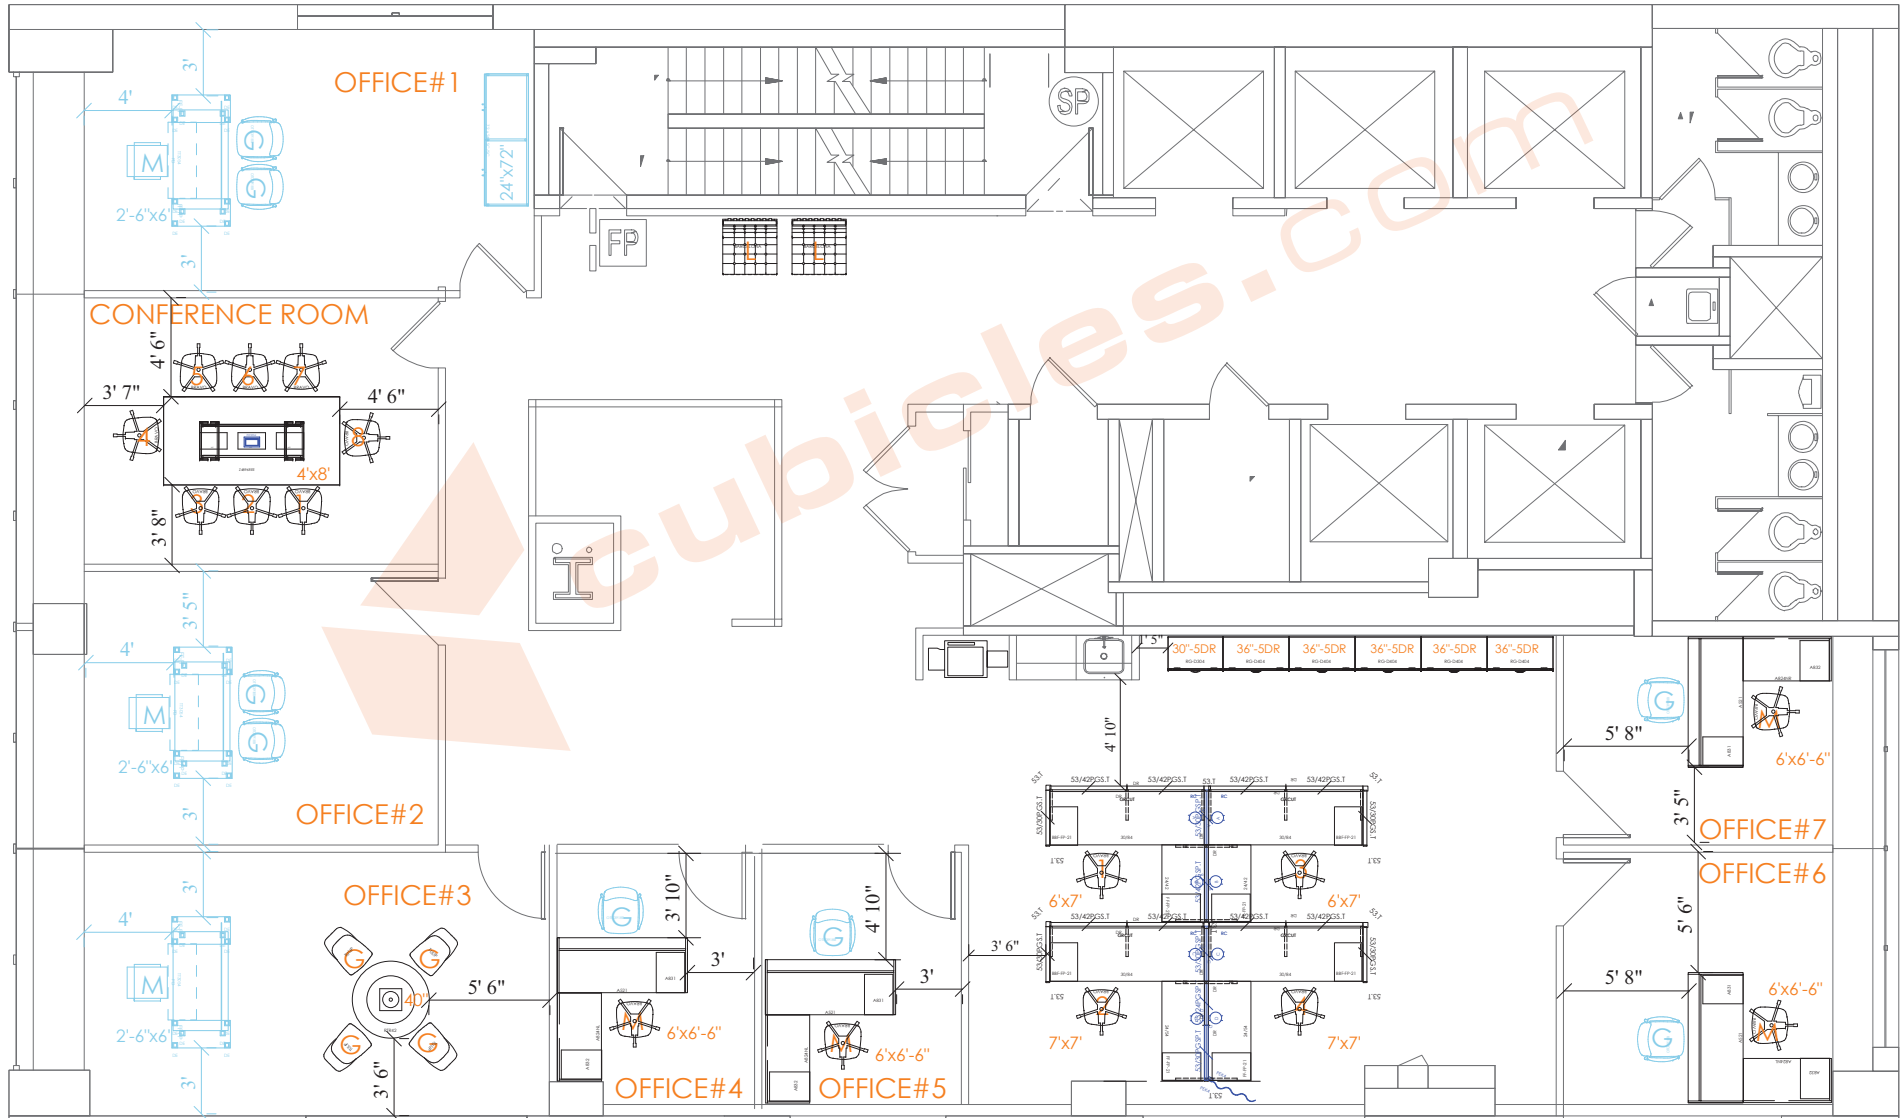

2D OVERALL PROPOSED FURNITURE LAYOUT

OPEN AREA: [4] L-SHAPE STATIONS +BBF+FF PEDESTALS + LATERAL FILES
BACK OFFICES # 4-7: [4] L-SHAPE DESKS + BBF+FF PEDESTALS
EXECUTIVE OFFICE #3: [1] 40" DIA MEETING TABLE
CONFERENCE ROOM: [1] 4'x8' POWERED MEETING TABLE

SEATING: [2] BARCELONA LOUNGE CHAIRS
[4] TULIP GUEST CHAIRS FOR EXECUTIVE OFFICE #3
[8] TASK CHAIRS FOR CUBES & BACK OFFICES
[8] CONFERENCE CHAIRS