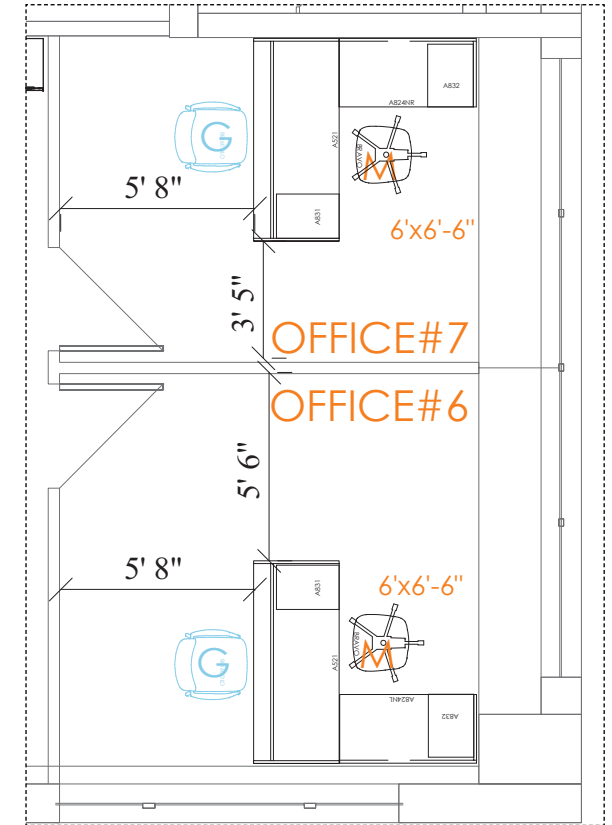

OFFICE#7

OFFICE#6