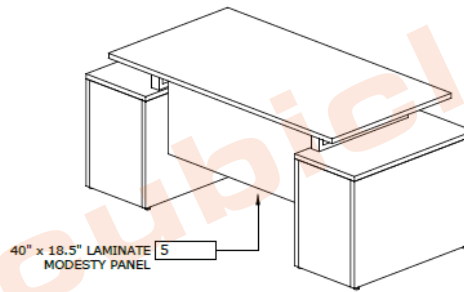

OFFICES # 1, 2, 3 TYPICAL

FOI LAMINATE

40" x 18.5" LAMINATE
MODESTY PANEL 5