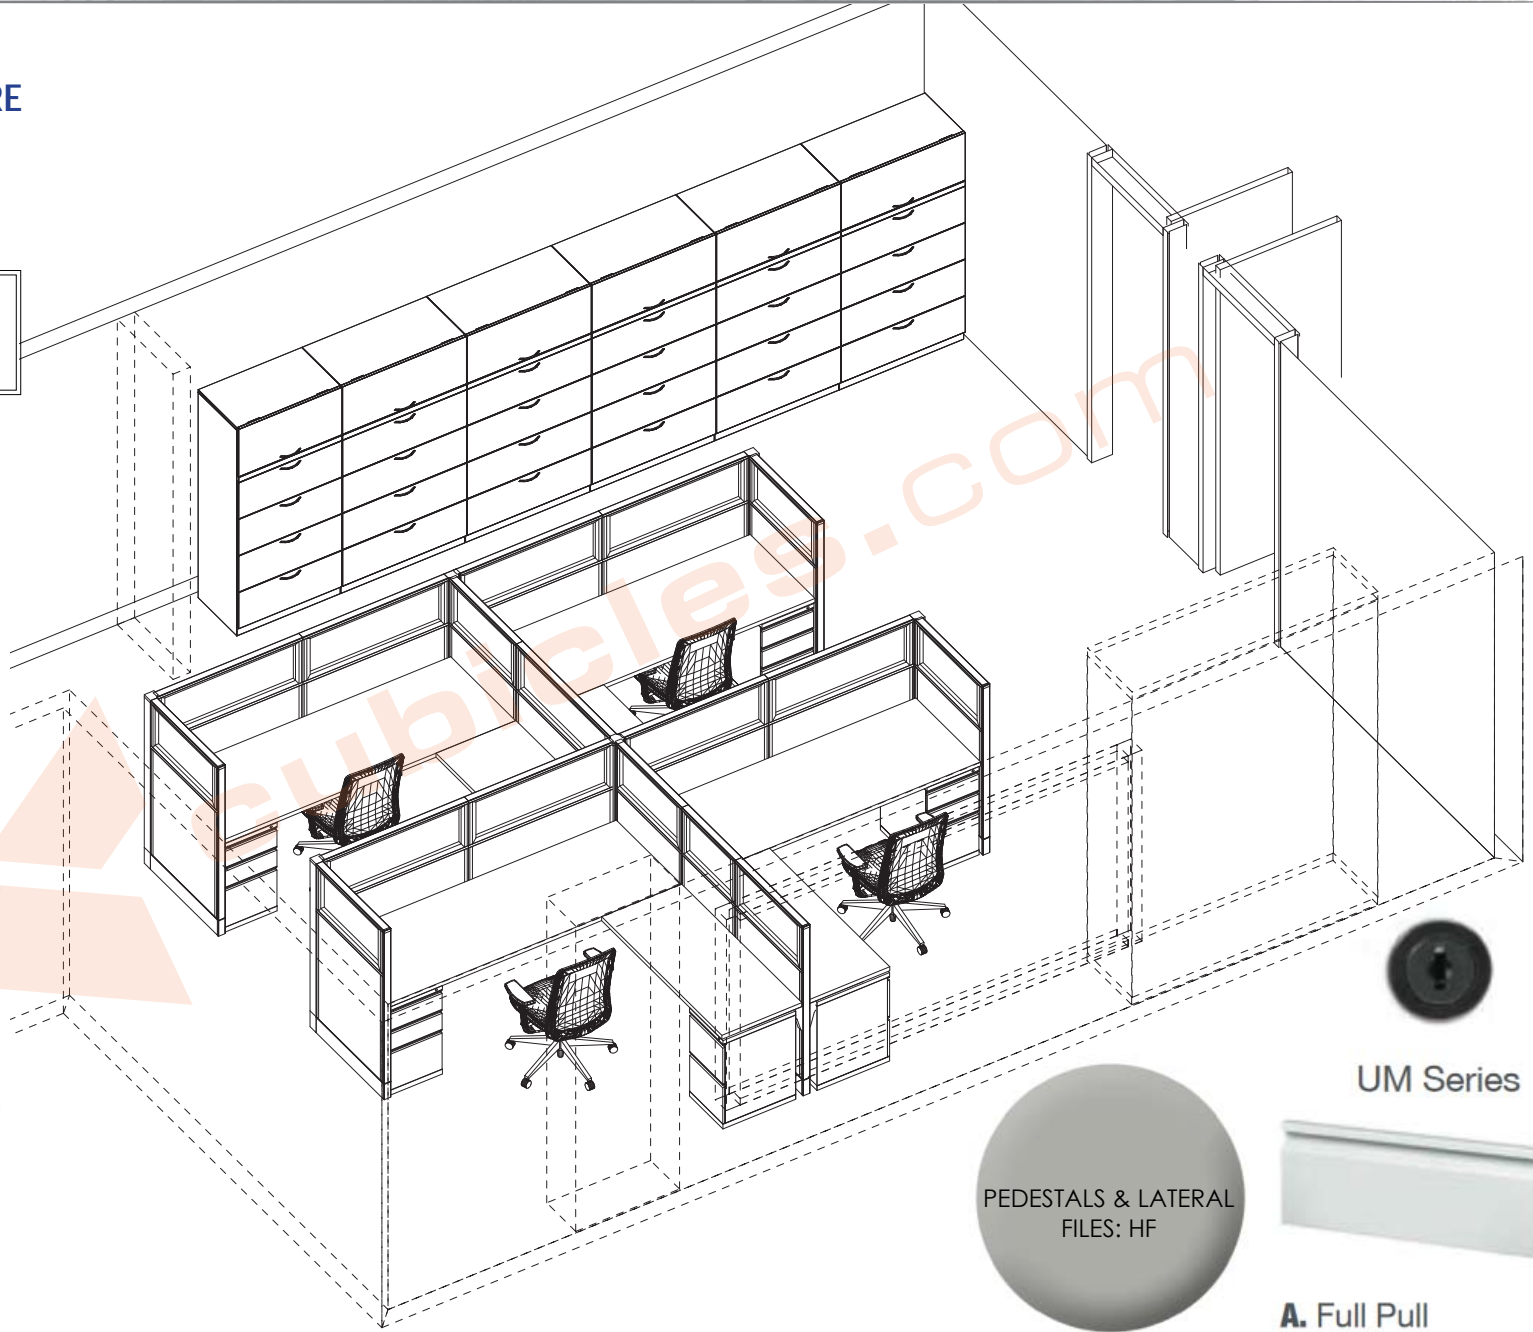

2D OVERALL PROPOSED FURNITURE LAYOUT

OPEN AREA: [4] L-SHAPE STATIONS +BBF+FF PEDESTALS + LATERAL FILES
 BACK OFFICES # 4-7: [4] L-SHAPE DESKS + BBF+FF PEDESTALS
 EXECUTIVE OFFICE #3: [1] 40" DIA MEETING TABLE
 CONFERENCE ROOM: [1] 4'x8' POWERED MEETING TABLE

-5-high include top flipper door that stows over-the-top, revealing a roll-out.
-Flipper compartment features 13-1/2" inside clear height for binder storage.

PEDESTALS & LATERAL FILES: HF

UM Series

A. Full Pull