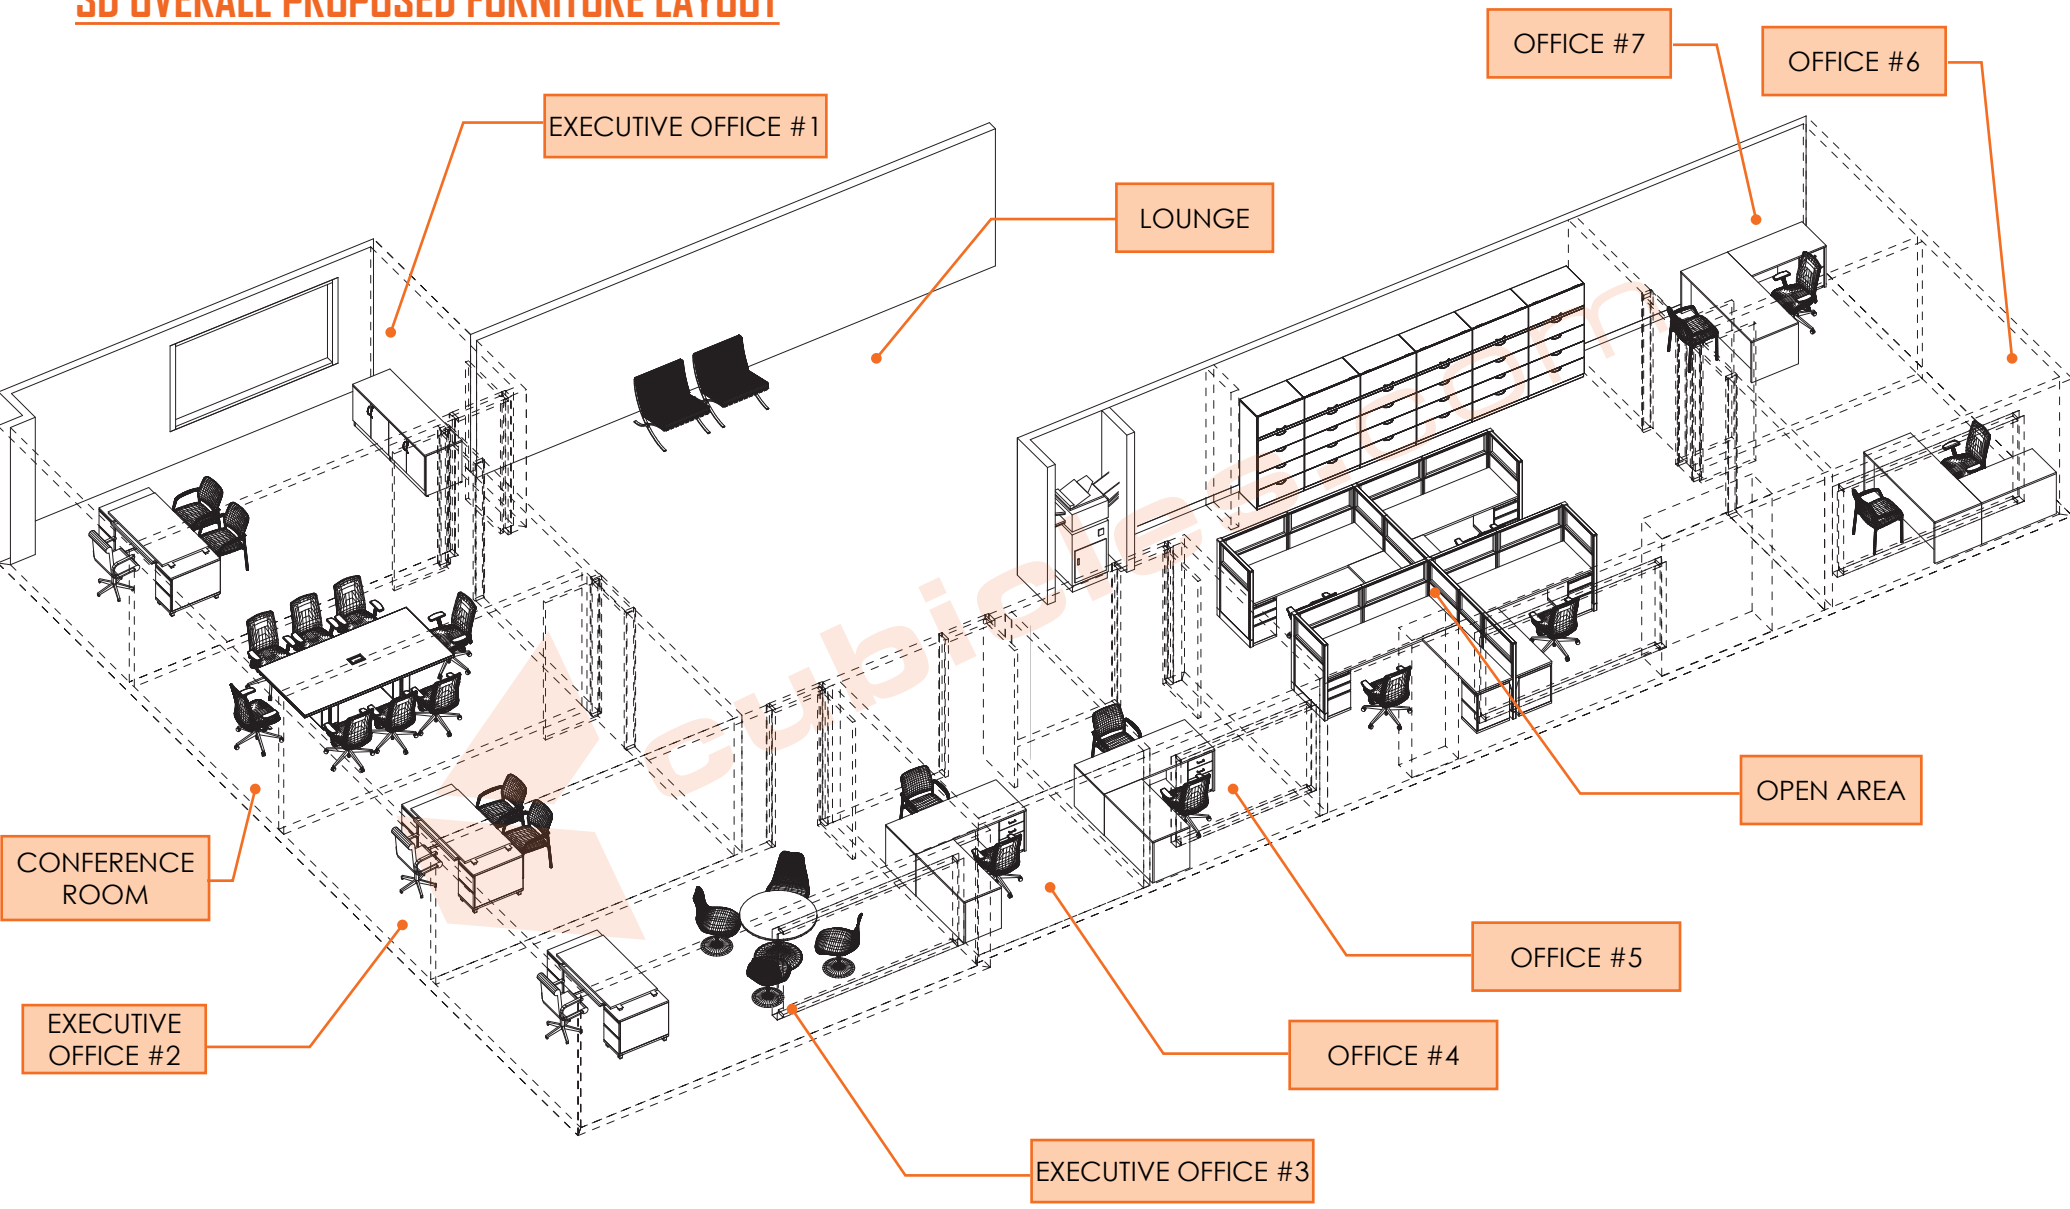

3D OVERALL PROPOSED FURNITURE LAYOUT