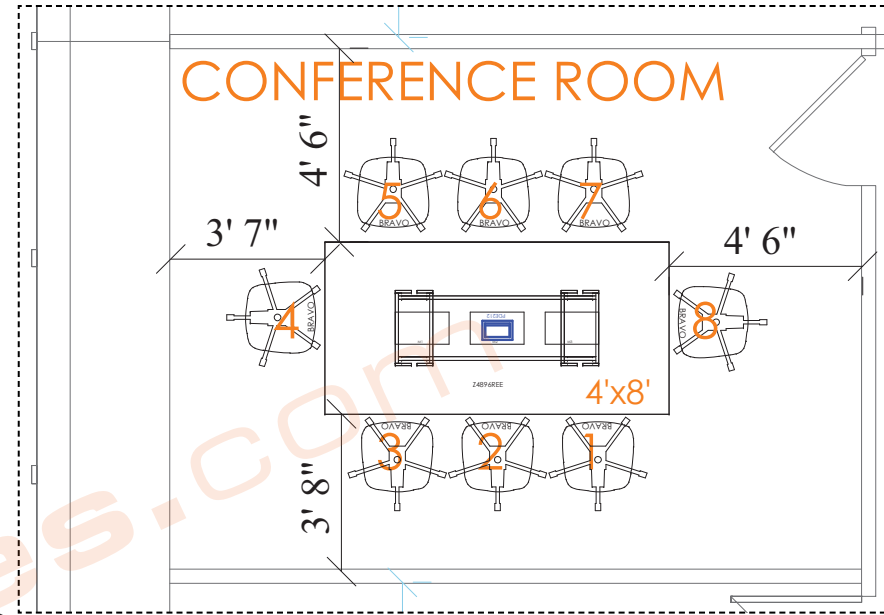

2 Ports, Standard Outlet(s)
Tech: 4 Ports, Cat 6, 120" Cable, Cat 6, 120" Cable,
Cat 6, 120" Cable, Cat 6, 120" Cable
Cord: 72" Standard Cord, Straight Plug
Cord Color: Black Cord
Color Theme Anodized Alum, Matte Black, Black Plastic