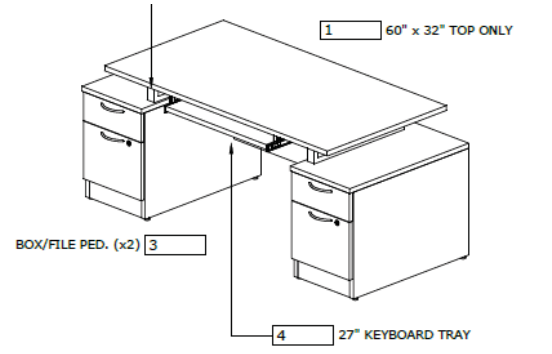

OFFICES # 1, 2, 3 TYPICAL

FOI LAMINATE

40" x 18.5" LAMINATE
MODESTY PANEL 5