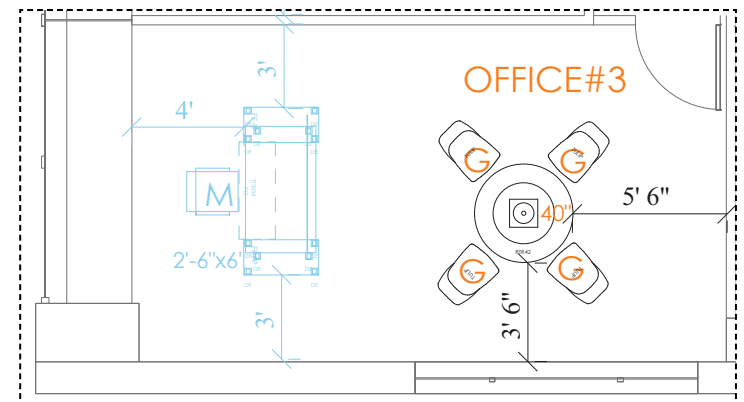

[3] STRAIGHT DESKS

- [3] 3'x6' STRAIGHT DESK

ACCESSORIES:

- [1] BOX/BOX/FILE PEDESTAL/EA
- [1] FILE/FILE PEDESTAL/EA