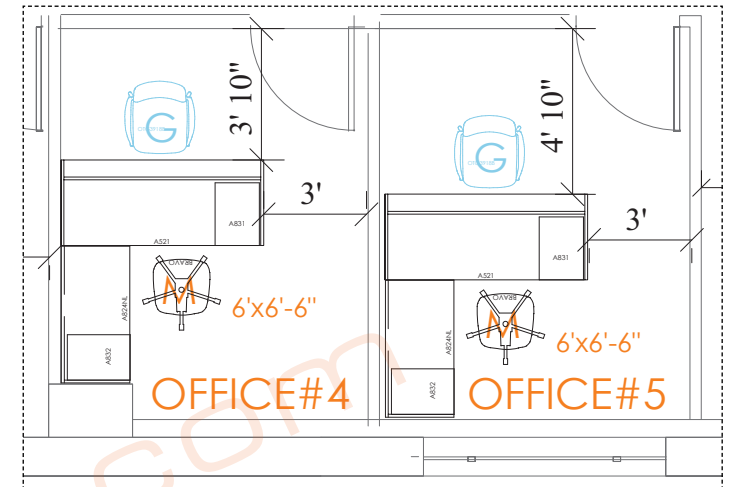

BACK OFFICES # 4-7

RHC LAMINATE

[4] 6'x6'-6" L-SHAPE DESKS

ACCESSORIES:

- o [1] BOX/BOX/FILE PEDESTAL/EA
- o [1] FILE/FILE PEDESTAL/EA

OFFICES #4-7 |

LAMINATE: VALLEY GREY | SATIN NICKEL ALUMINIUM HANDLES

OFFICE#4

OFFICE#5