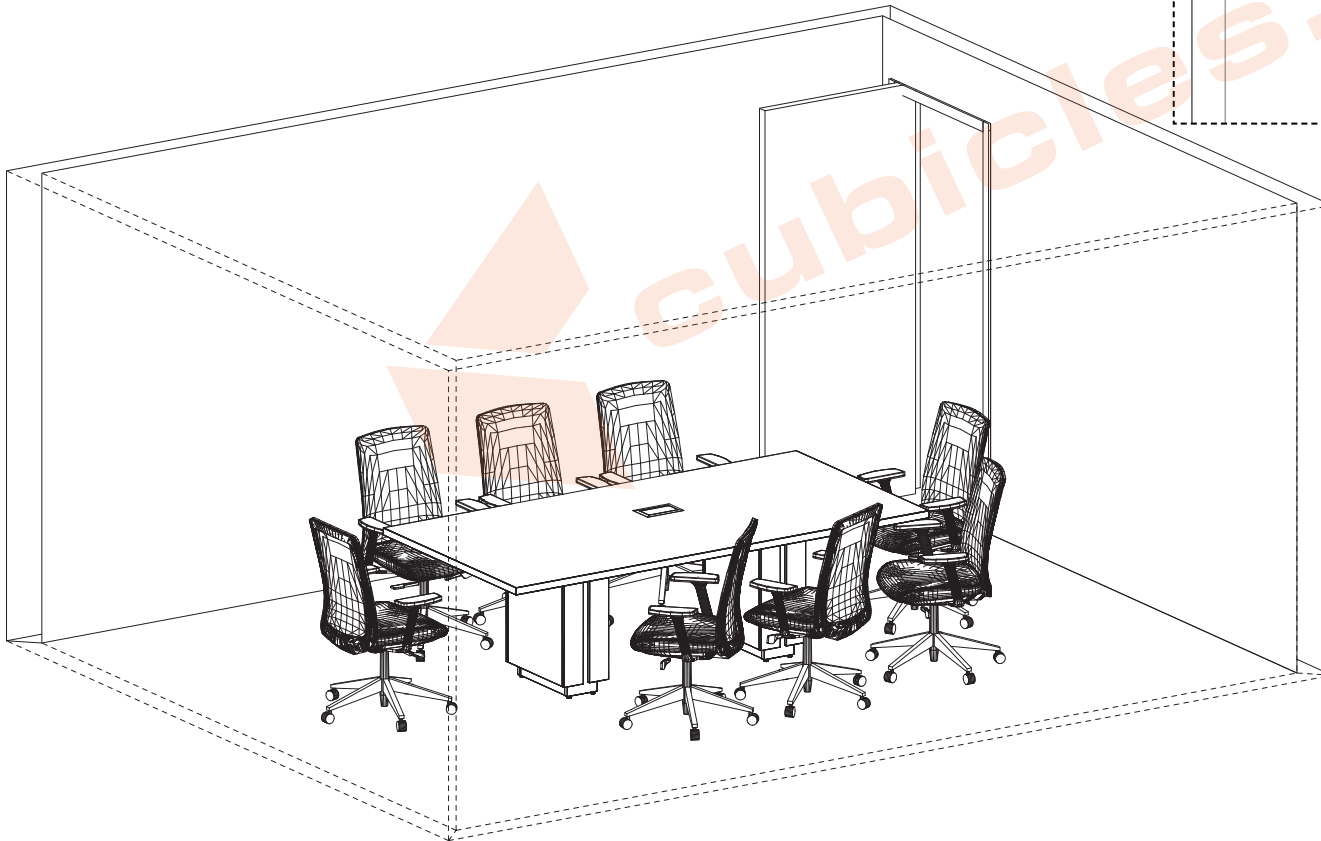

2 Ports, Standard Outlet(s)
Tech: 4 Ports, Cat 6, 120" Cable, Cat 6, 120" Cable,
Cat 6, 120" Cable, Cat 6, 120" Cable
Cord: 72" Standard Cord, Straight Plug
Cord Color: Black Cord
Color Theme Anodized Alum, Matte Black, Black Plastic