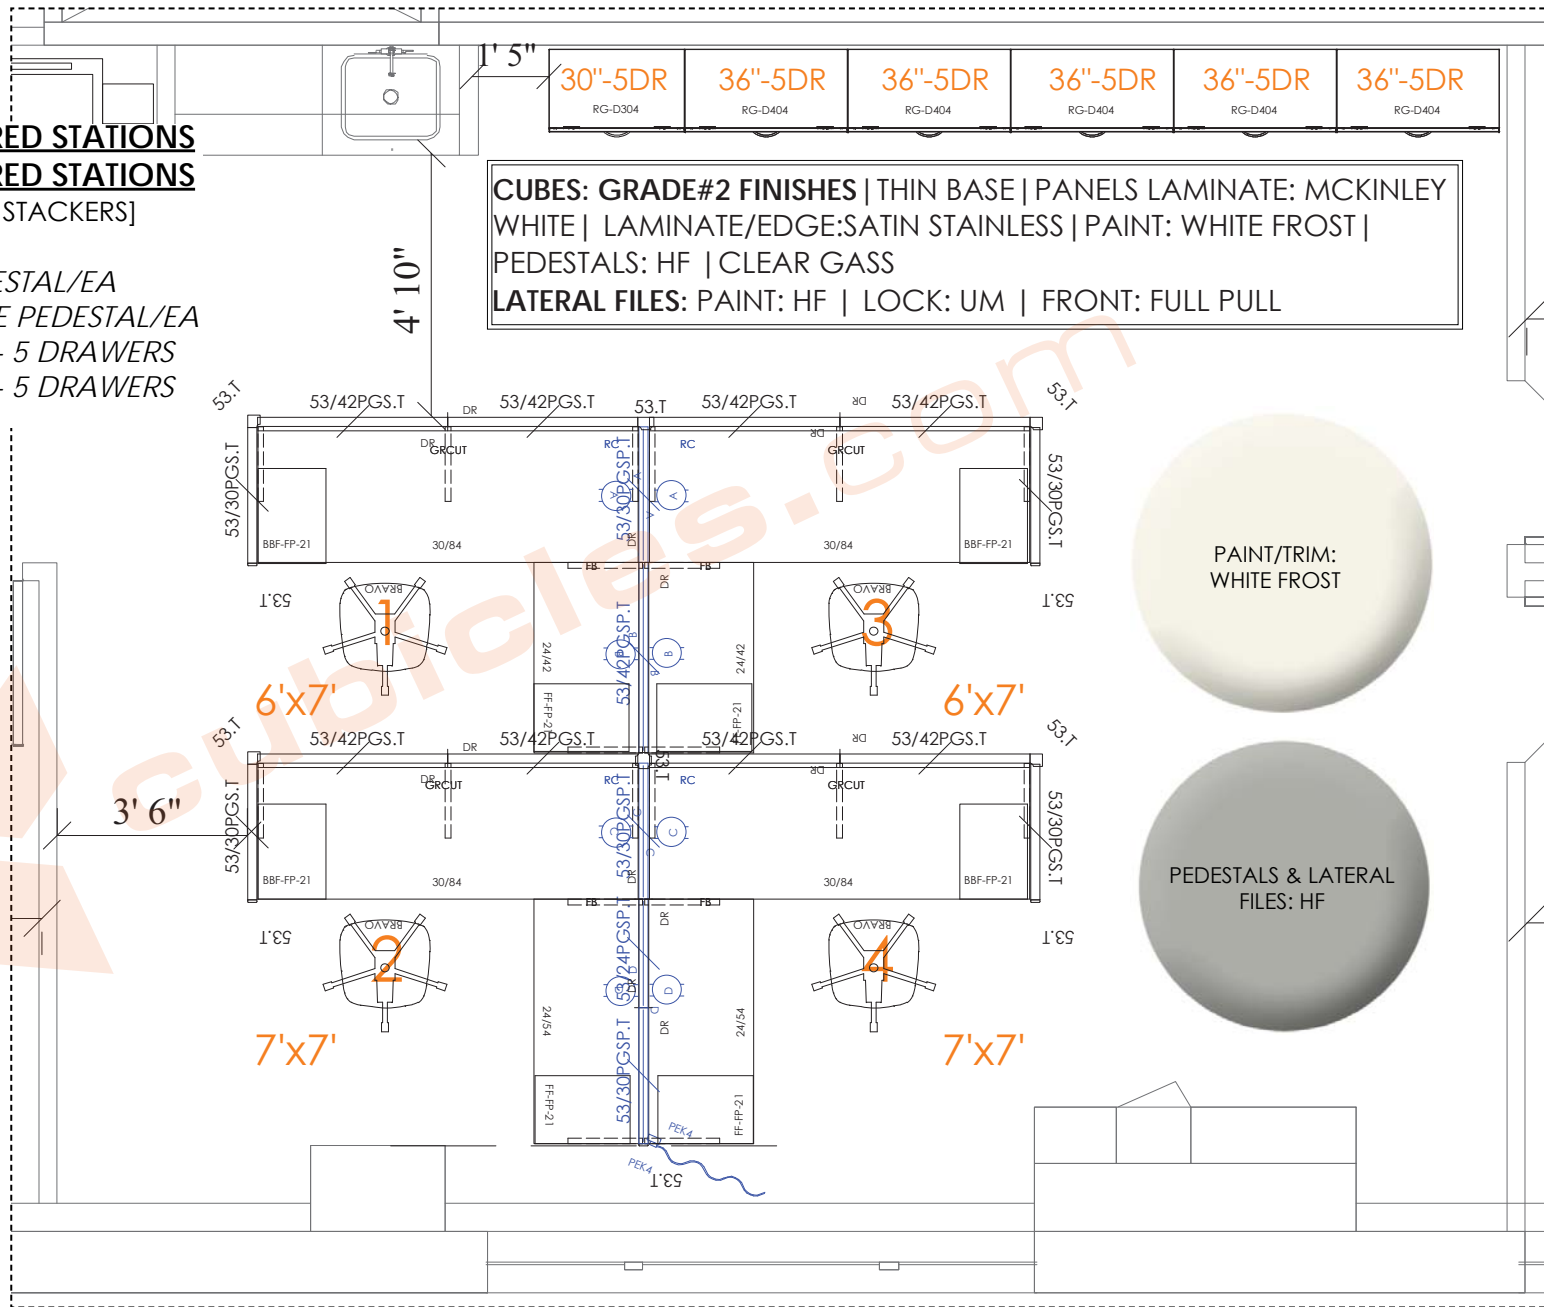

PAINT/TRIM:
WHITE FROST