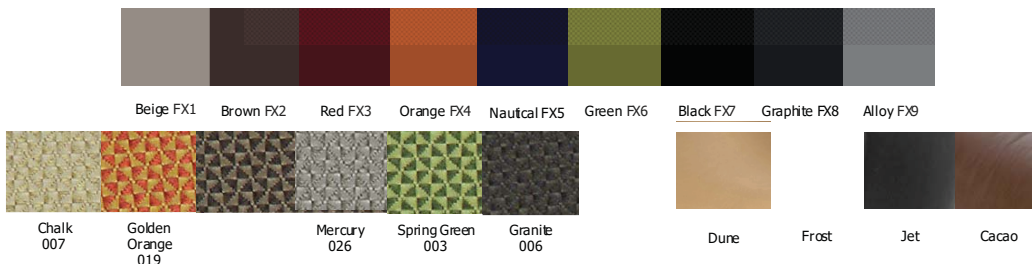

Lucky

	Height	Width	Depth
Seat	17.5" - 21.5"	19"	19"
Back	22"	17.5"	N/A
Overall	38" - 42"	25.5"	21.5"
Between Arms	18.75"		

choose red office chairs or other 18 colors

**Your Office Will Never Be The Same!**