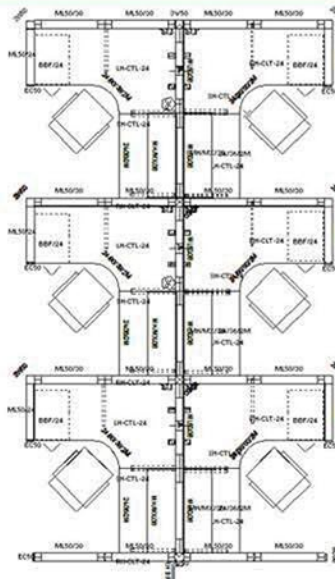

Matrix Cubicle Systems

1-888-442-8242

3 In-Line

6 Pack

Size: 5' x 6' x 50''