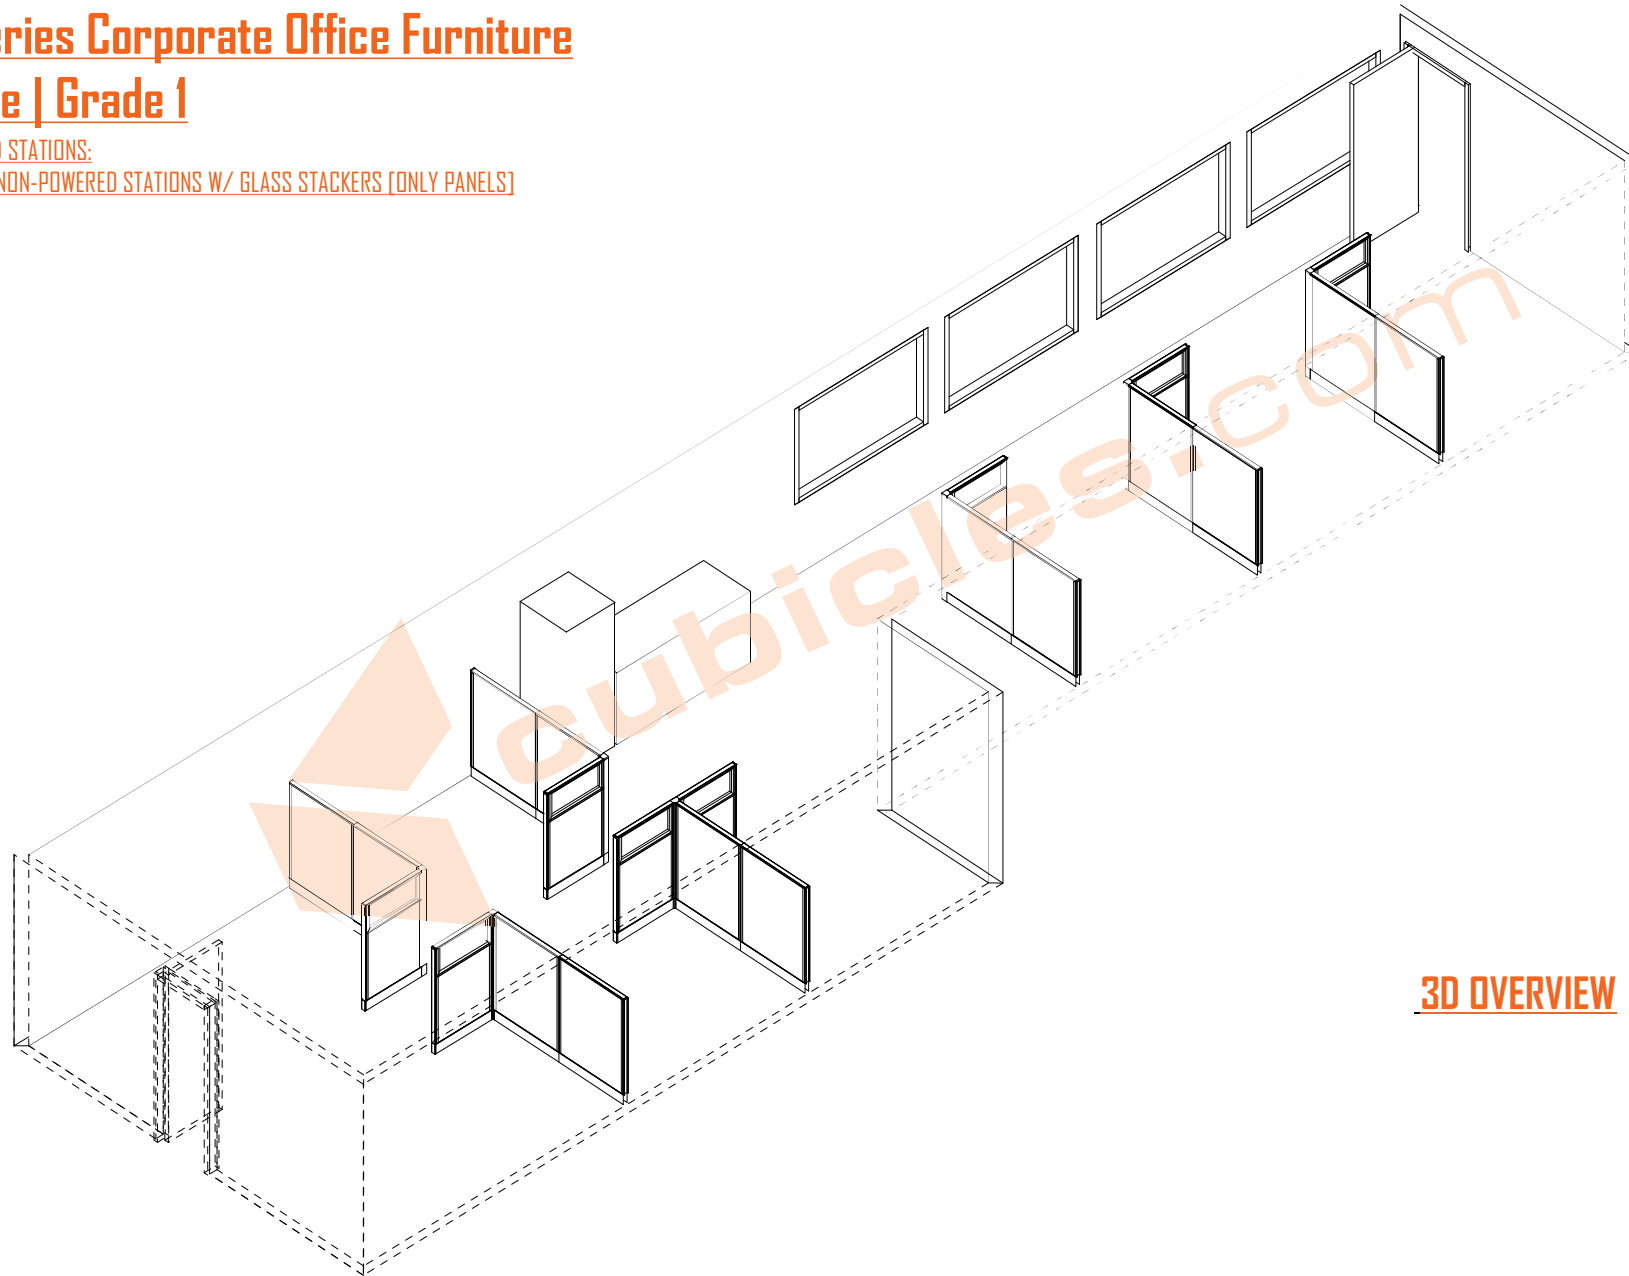

02™ Series Corporate Office Furniture Thin Base | Grade 1

[8] NON-POWERED STATIONS:

[8] 6'x2'6" x53"H NON-POWERED STATIONS W/ GLASS STACKERS [ONLY PANELS]

3D OVERVIEW